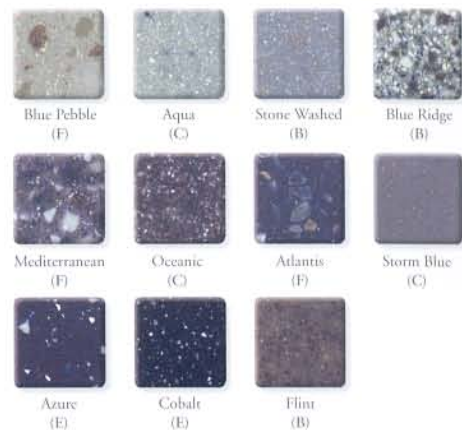

CORIAN®

WITH THE INTRODUCTION OF THE SIX NEW COLORS, CORIAN® NOW OFFERS AN EVEN BROADER PALETTE. SO IT'S EASIER TO FIND THE COLOR, PATTERN OR TEXTURE THAT MATCHES EXISTING INTERIORS. OF COURSE, WITH THE MOST CHOICES OF ANY SOLID SURFACE, IT'S POSSIBLE TO CREATE ENTIRELY NEW SPACES, WHETHER TRADITIONAL OR CONTEMPORARY.

THE COMPLETE CORIAN® PALETTE

EXTRA LIGHTS

YELLOW GREENS

GREENS

NATURALS

BLUES

BEIGES

WARMS

GRAYS

EXTRA DARKS

BRIGHTS

Available finishes: Matte, semigloss, gloss. Printed representation of colors may vary from actual samples. Photographs of Venaro White and Private Collection colors do not fully represent veining pattern. Please view a larger sample before purchase to evaluate color, pattern, veining and surface finish. To order actual samples, please visit www.new.corian.com.

COLOR
OPTIONS

GLACIER
WHITE

CAMEO
WHITE

BISQUE

VANILLA

BONE

NATURAL
PEARL

PEARL
GRAY