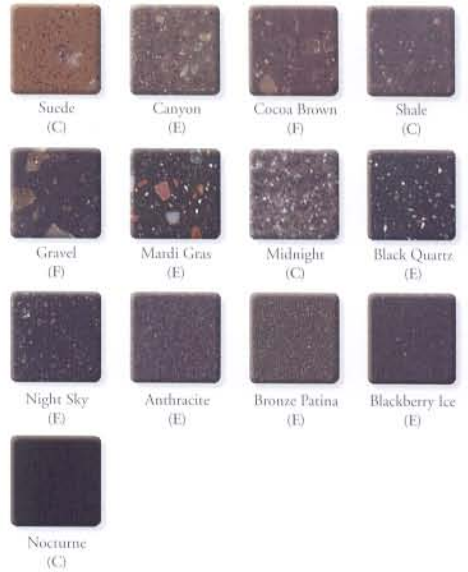

CORIAN®

WITH THE INTRODUCTION OF THE SIX NEW COLORS, CORIAN® NOW OFFERS AN EVEN BROADER PALETTE. SO IT'S EASIER TO FIND THE COLOR, PATTERN OR TEXTURE THAT MATCHES EXISTING INTERIORS. OF COURSE, WITH THE MOST CHOICES OF ANY SOLID SURFACE, IT'S POSSIBLE TO CREATE ENTIRELY NEW SPACES, WHETHER TRADITIONAL OR CONTEMPORARY.

THE COMPLETE CORIAN® PALETTE

EXTRA LIGHTS

YELLOW GREENS

GREENS

NATURALS

BLUES

BEIGES

WARMS

GRAYS

EXTRA DARKS

BRIGHTS

Available finishes: Matte, semigloss, gloss. Printed representation of colors may vary from actual samples. Photographs of Venaro White and Private Collection colors do not fully represent veining pattern. Please view a larger sample before purchase to evaluate color, pattern, veining and surface finish. To order actual samples, please visit www.new.corian.com.

Note: Many colors have unique qualities. The directionality of Blackberry Ice, Anthracite, Bronze Patina and Pompeii Red can cause the final fabricated appearance to differ in uniformity from other colors of DuPont™ Corian®. In some applications, dark or saturated colors may show dirt and ordinary wear more readily than light colors. But, rest assured, they're created with the same durability and renewability as any color of Corian®. Please consult your Authorized Retailer or Distributor for more information.