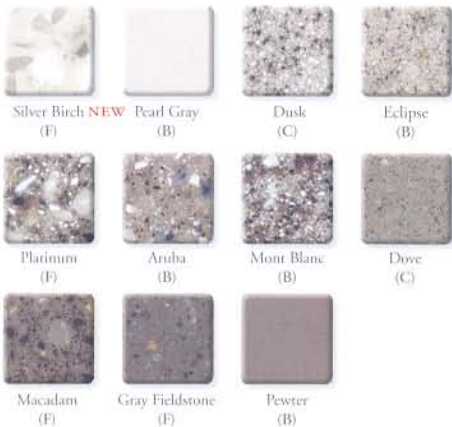

CORIAN®

WITH THE INTRODUCTION OF THE SIX NEW COLORS, CORIAN® NOW OFFERS AN EVEN BROADER PALETTE. SO IT'S EASIER TO FIND THE COLOR, PATTERN OR TEXTURE THAT MATCHES EXISTING INTERIORS. OF COURSE, WITH THE MOST CHOICES OF ANY SOLID SURFACE, IT'S POSSIBLE TO CREATE ENTIRELY NEW SPACES, WHETHER TRADITIONAL OR CONTEMPORARY.

THE COMPLETE CORIAN® PALETTE

EXTRA LIGHTS

YELLOW GREENS

GREENS

NATURALS

BLUES

BEIGES

WARMS

GRAYS

EXTRA DARKS

BRIGHTS

Available finishes: Matte, semigloss, gloss. Printed representation of colors may vary from actual samples. Photographs of Venaro White and Private Collection colors do not fully represent veining pattern. Please view a larger sample before purchase to evaluate color, pattern, veining and surface finish. To order actual samples, please visit www.new.corian.com.

Note: Many colors have unique qualities. The directionality of Blackberry Ice, Anthracite, Bronze Patina and Pompeii Red can cause the final fabricated appearance to differ in uniformity from other colors of DuPont™ Corian®. In some applications, dark or saturated colors may show dirt and ordinary wear more readily than light colors. But, rest assured, they're created with the same durability and renewability as any color of Corian®. Please consult your Authorized Retailer or Distributor for more information.