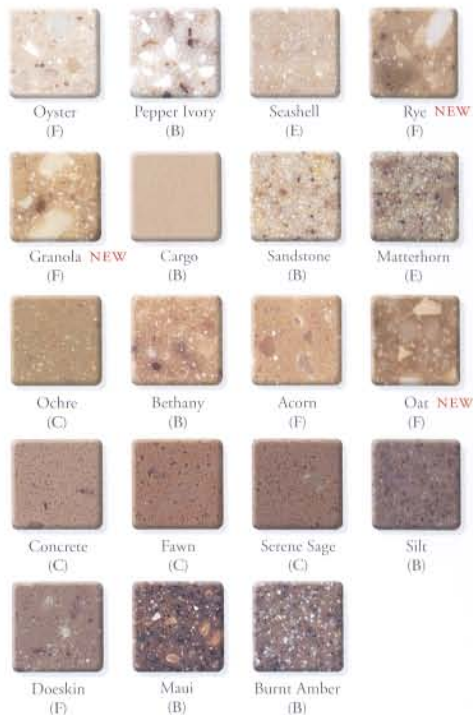

CORIAN®

WITH THE INTRODUCTION OF THE SIX NEW COLORS, CORIAN® NOW OFFERS AN EVEN BROADER PALETTE. SO IT'S EASIER TO FIND THE COLOR, PATTERN OR TEXTURE THAT MATCHES EXISTING INTERIORS. OF COURSE, WITH THE MOST CHOICES OF ANY SOLID SURFACE, IT'S POSSIBLE TO CREATE ENTIRELY NEW SPACES, WHETHER TRADITIONAL OR CONTEMPORARY.

THE COMPLETE CORIAN® PALETTE

EXTRA LIGHTS

YELLOW GREENS

GREENS

NATURALS

BLUES

BEIGES

WARMS

GRAYS

EXTRA DARKS

BRIGHTS

Available finishes: Matte, semigloss, gloss. Printed representation of colors may vary from actual samples. Photographs of Venaro White and Private Collection colors do not fully represent veining pattern. Please view a larger sample before purchase to evaluate color, pattern, veining and surface finish. To order actual samples, please visit www.new.corian.com.

COLOR
OPTIONS

GLACIER
WHITE

CAMEO
WHITE

BISQUE

VANILLA

BONE

NATURAL
PEARL

PEARL
GRAY