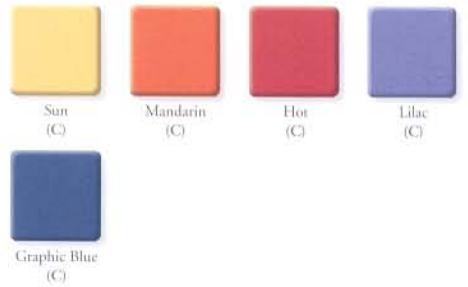

CORIAN®

WITH THE INTRODUCTION OF THE SIX NEW COLORS, CORIAN® NOW OFFERS AN EVEN BROADER PALETTE. SO IT'S EASIER TO FIND THE COLOR, PATTERN OR TEXTURE THAT MATCHES EXISTING INTERIORS. OF COURSE, WITH THE MOST CHOICES OF ANY SOLID SURFACE, IT'S POSSIBLE TO CREATE ENTIRELY NEW SPACES, WHETHER TRADITIONAL OR CONTEMPORARY.

THE COMPLETE CORIAN® PALETTE

EXTRA LIGHTS

YELLOW GREENS

GREENS

NATURALS

BLUES

BEIGES

WARMS

GRAYS

EXTRA DARKS

BRIGHTS

Available finishes: Matte, semigloss, gloss. Printed representation of colors may vary from actual samples. Photographs of Venaro White and Private Collection colors do not fully represent veining pattern. Please view a larger sample before purchase to evaluate color, pattern, veining and surface finish. To order actual samples, please visit www.new.corian.com.