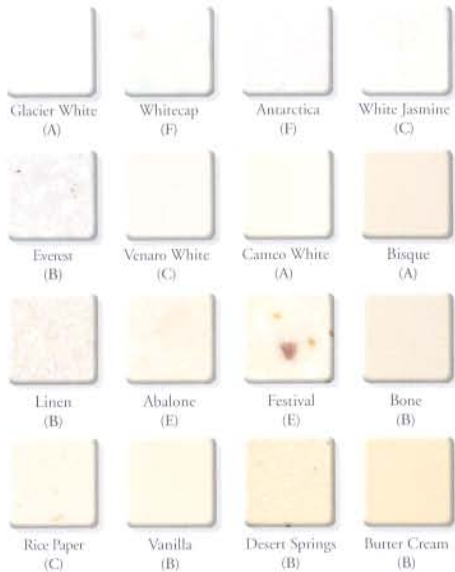

THE COMPLETE CORIAN® PALETTE

EXTRA LIGHTS