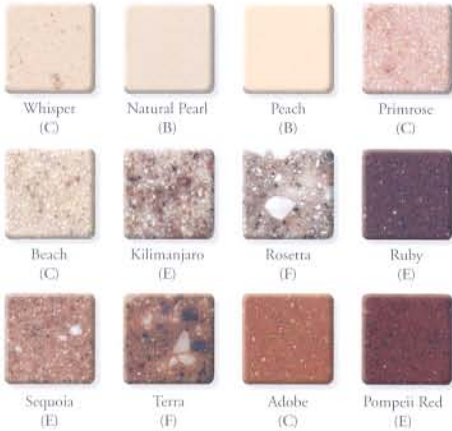

CORIAN®

WITH THE INTRODUCTION OF THE SIX NEW COLORS, CORIAN® NOW OFFERS AN EVEN BROADER PALETTE. SO IT'S EASIER TO FIND THE COLOR, PATTERN OR TEXTURE THAT MATCHES EXISTING INTERIORS. OF COURSE, WITH THE MOST CHOICES OF ANY SOLID SURFACE, IT'S POSSIBLE TO CREATE ENTIRELY NEW SPACES, WHETHER TRADITIONAL OR CONTEMPORARY.

THE COMPLETE CORIAN® PALETTE

EXTRA LIGHTS

YELLOW GREENS

GREENS

NATURALS

BLUES

BEIGES

WARMS

GRAYS

EXTRA DARKS

BRIGHTS

Available finishes: Matte, semigloss, gloss. Printed representation of colors may vary from actual samples. Photographs of Venaro White and Private Collection colors do not fully represent veining pattern. Please view a larger sample before purchase to evaluate color, pattern, veining and surface finish. To order actual samples, please visit www.new.corian.com.

COLOR
OPTIONS

GLACIER
WHITE

CAMEO
WHITE

BISQUE

VANILLA

BONE

NATURAL
PEARL

PEARL
GRAY