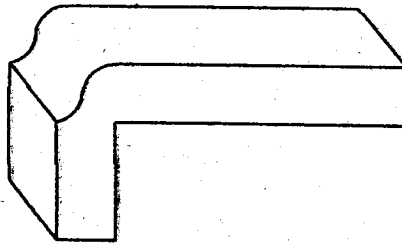

CORIAN

7/12/04

CORIAN

Cabinet
 Outlet
 1168 N. 50th Place
 Milwaukee, WI 53208

STANDARD EDGE PROFILES

STYLE: S-10
1/4" ROUNDOVER

STYLE: S-11
1/2" ROUNDOVER

STYLE: S-12
SMALL OGEE
WITH STEP

STYLE: S-13
3/8" TOP BEVEL

STYLE: S-14
LARGE OGEE

STYLE: S-15
CLASSIC

PREMIUM EDGE PROFILES

STYLE: P-16
BULLNOSE

STYLE: P-17
INLAY

STYLE: P-18
BIRD'S BEAK