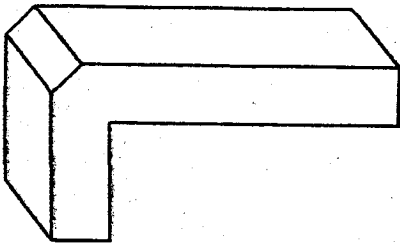

CORIAN

7/12/04

CORIAN

Cabinet
 Outlet
 1168 N. 50th Place
 Milwaukee, WI 53208

STANDARD EDGE PROFILES

STYLE: S-10
1/4" ROUNDOVER

STYLE: S-11
1/2" ROUNDOVER

STYLE: S-12
SMALL OGEE
WITH STEP

STYLE: S-13
3/8" TOP BEVEL

STYLE: S-14
LARGE OGEE

STYLE: S-15
CLASSIC

PREMIUM EDGE PROFILES

STYLE: P-16
BULLNOSE

STYLE: P-17
INLAY

STYLE: P-18
BIRD'S BEAK