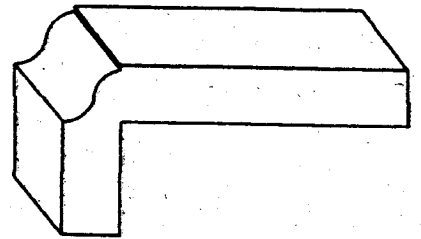

CORIAN

7/12/04

CORIAN

Cabinet
 Outlet
 1168 N. 50th Place
 Milwaukee, WI 53208

STANDARD EDGE PROFILES

STYLE: S-10
1/4" ROUNDOVER

STYLE: S-11
1/2" ROUNDOVER

STYLE: S-12
SMALL OGEE
WITH STEP

STYLE: S-13
3/8" TOP BEVEL

STYLE: S-14
LARGE OGEE

STYLE: S-15
CLASSIC

PREMIUM EDGE PROFILES

STYLE: P-16
BULLNOSE

STYLE: P-17
INLAY

STYLE: P-18
BIRD'S BEAK