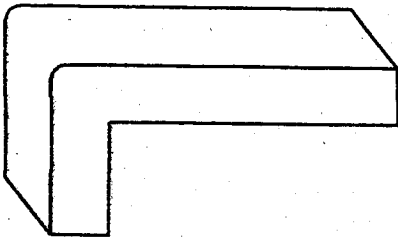

CORIAN

7/12/04

CORIAN

Cabinet
 Outlet
 1168 N. 50th Place
 Milwaukee, WI 53208

STANDARD EDGE PROFILES

STYLE: S-10
1/4" ROUNDOVER

STYLE: S-11
1/2" ROUNDOVER

STYLE: S-12
SMALL OGEE
WITH STEP

STYLE: S-13
3/8" TOP BEVEL

STYLE: S-14
LARGE OGEE

STYLE: S-15
CLASSIC

PREMIUM EDGE PROFILES

STYLE: P-16
BULLNOSE

STYLE: P-17
INLAY

STYLE: P-18
BIRD'S BEAK