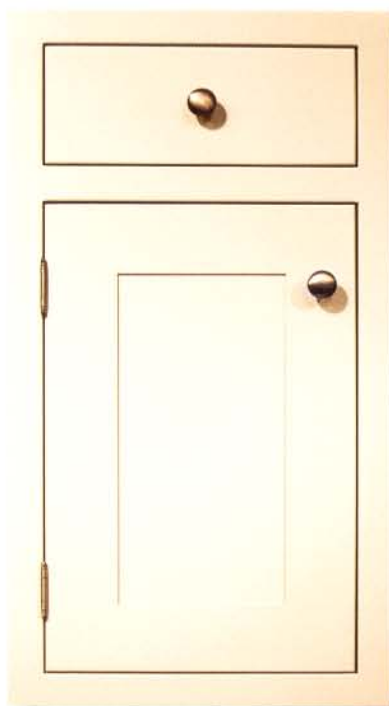

Carlstadt
Roundover Inset
Furniture Maple
Bisque