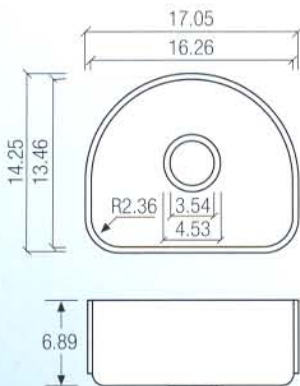

One step **BIGGER?**

MIXA® 871 & MIXA® 871

MIXA® 871

MIXA® 871

□ min. 19.68 inch #

By combining the 871 and 809, you can achieve the "traditional Corian®" model 872 double bowl sink.

MIXA® 872
(MIXA® 871 & MIXA® 809)

This sink is your kitchen **HELPER.**

Let MIXA® do the work.

MIXA® 410 *

□ min. 17.72 inch □

Not only an elegant kitchen sink, but also as a functional **BAR** sink.

* Ask for lead time.

MIXA® is a registered Trademark. Only Pfeiffer makes MIXA®!

NEW & MORE

MIXA® 813 *

□ min. 17.72 inch #

Hot Color Match

ZODIAQ®
Counter Top

&

MIXA®
CORIAN®

MIXA® 841 *

□ min. 15.75 inch #

Section through sidewall and stainless steel bottom.

Trust the brand

10 year warranty

- High temperature resistant Silicone Rubber
- United States Patent # 5,860,172
- NAHB tested

Elegant accessories,
beautiful colors - that's my