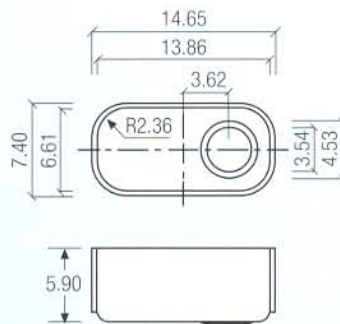

MIXA® The Best for *your*
Kitchen

only by **PFEIFFER**®

MIXA® 851

□ min. 15.75 inch #

The practical
SOLUTION

MIXA® 851 & MIXA® 851

MIXA® 809

□ min. 11.81 inch U

with **100%**
SOLID SUCCESS

MIXA® 809 & MIXA® 871

MIXA® 853 *

□ min. 11.81 inch U

For even **MORE**
than
vegetables or dishes

MIXA® 851 & MIXA® 853

* Ask for lead time.

MIXA® is a registered Trademark. Only Pfeiffer makes MIXA®!

One step **BIGGER?**

MIXA® 871 & MIXA® 871

MIXA® 871

MIXA® 871

□ min. 19.68 inch #

By combining the 871 and 809, you can achieve the "traditional Corian®" model 872 double bowl sink.

MIXA® 872
(MIXA® 871 & MIXA® 809)

This sink is your kitchen **HELPER.**

Let MIXA® do the work.

MIXA® 410 *

□ min. 17.72 inch □

Not only an elegant kitchen sink, but also as a functional **BAR** sink.

* Ask for lead time.

MIXA® is a registered Trademark. Only Pfeiffer makes MIXA®!