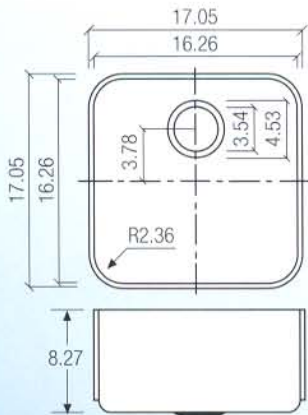

One step **BIGGER?**

MIXA® 871 & MIXA® 871

MIXA® 871

MIXA® 871

□ min. 19.68 inch #

By combining the 871 and 809, you can achieve the "traditional Corian®" model 872 double bowl sink.

MIXA® 872
(MIXA® 871 & MIXA® 809)

This sink is your kitchen **HELPER.**

Let MIXA® do the work.

MIXA® 410 *

□ min. 17.72 inch □

Not only an elegant kitchen sink, but also as a functional **BAR** sink.

* Ask for lead time.

MIXA® is a registered Trademark. Only Pfeiffer makes MIXA®!

NEW & MORE

MIXA® 813 *

□ min. 17.72 inch #

Hot Color Match

ZODIAQ®
Counter Top

&

MIXA®
CORIAN®

MIXA® 841 *

□ min. 15.75 inch #

Section through sidewall and stainless steel bottom.

Trust the brand

10 year warranty

- High temperature resistant Silicone Rubber
- United States Patent # 5,860,172
- NAHB tested

Elegant accessories,
beautiful colors - that's my