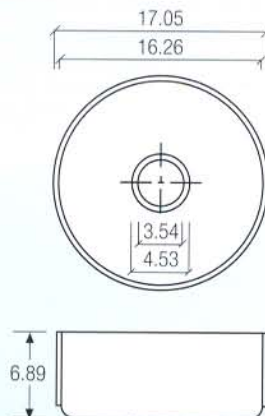

One step **BIGGER?**

MIXA® 871 & MIXA® 871

MIXA® 871

MIXA® 871

□ min. 19.68 inch #

By combining the 871 and 809, you can achieve the "traditional Corian®" model 872 double bowl sink.

MIXA® 872
(MIXA® 871 & MIXA® 809)

This sink is your kitchen **HELPER.**

Let MIXA® do the work.

MIXA® 410 *

□ min. 17.72 inch □

Not only an elegant kitchen sink, but also as a functional **BAR** sink.

* Ask for lead time.

MIXA® is a registered Trademark. Only Pfeiffer makes MIXA®!

NEW & MORE

MIXA® 813 *

□ min. 17.72 inch #

Hot Color Match

ZODIAQ®
Counter Top

&

MIXA®
CORIAN®

MIXA® 841 *

□ min. 15.75 inch #

Section through sidewall and stainless steel bottom.

Trust the brand

10 year warranty

- High temperature resistant Silicone Rubber
- United States Patent # 5,860,172
- NAHB tested

Elegant accessories,
beautiful colors - that's my