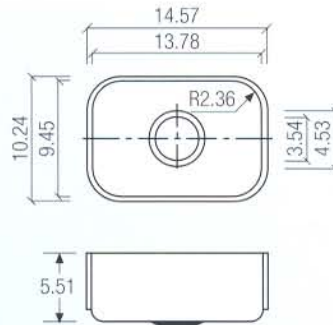

MIXA® The Best for *your*
Kitchen

only by **PFEIFFER**®

MIXA® 851

□ min. 15.75 inch #

The practical
SOLUTION

MIXA® 851 & MIXA® 851

MIXA® 809

□ min. 11.81 inch U

with **100%**
SOLID SUCCESS

MIXA® 809 & MIXA® 871

MIXA® 853 *

□ min. 11.81 inch U

For even **MORE**
than
vegetables or dishes

MIXA® 851 & MIXA® 853

* Ask for lead time.

MIXA® is a registered Trademark. Only Pfeiffer makes MIXA®!

One step **BIGGER?**

MIXA® 871 & MIXA® 871

MIXA® 871

MIXA® 871

□ min. 19.68 inch #

By combining the 871 and 809, you can achieve the "traditional Corian®" model 872 double bowl sink.

MIXA® 872
(MIXA® 871 & MIXA® 809)

This sink is your kitchen **HELPER.**

Let MIXA® do the work.

MIXA® 410 *

□ min. 17.72 inch □

Not only an elegant kitchen sink, but also as a functional **BAR** sink.

* Ask for lead time.

MIXA® is a registered Trademark. Only Pfeiffer makes MIXA®!