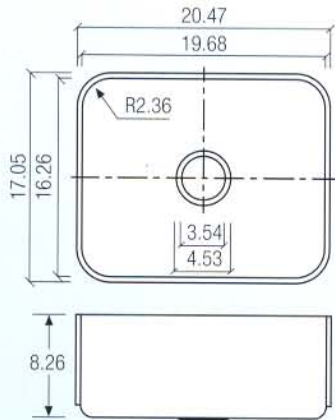

MIXA® The Best for *your*
Kitchen

only by **PFEIFFER**®

MIXA® 851

□ min. 15.75 inch #

The practical
SOLUTION

MIXA® 851 & MIXA® 851

MIXA® 809

□ min. 11.81 inch U

with **100%**
SOLID SUCCESS

MIXA® 809 & MIXA® 871

MIXA® 853 *

□ min. 11.81 inch U

For even **MORE**
than
vegetables or dishes

MIXA® 851 & MIXA® 853

* Ask for lead time.

MIXA® is a registered Trademark. Only Pfeiffer makes MIXA®!

One step **BIGGER?**

MIXA® 871 & MIXA® 871

MIXA® 871

MIXA® 871

□ min. 19.68 inch #

By combining the 871 and 809, you can achieve the "traditional Corian®" model 872 double bowl sink.

MIXA® 872
(MIXA® 871 & MIXA® 809)

This sink is your kitchen **HELPER.**

Let MIXA® do the work.

MIXA® 410 *

□ min. 17.72 inch □

Not only an elegant kitchen sink, but also as a functional **BAR** sink.

* Ask for lead time.

MIXA® is a registered Trademark. Only Pfeiffer makes MIXA®!