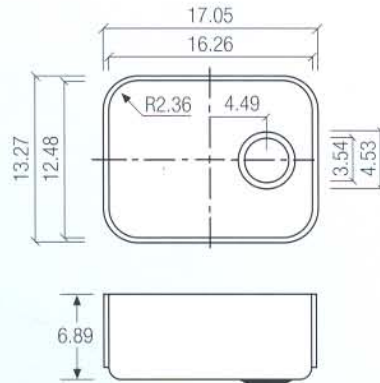

MIXA® The Best for *your*
Kitchen

only by **PFEIFFER**®

MIXA® 851

□ min. 15.75 inch #

The practical
SOLUTION

MIXA® 851 & MIXA® 851

MIXA® 809

□ min. 11.81 inch U

with **100%**
SOLID SUCCESS

MIXA® 809 & MIXA® 871

MIXA® 853 *

□ min. 11.81 inch U

For even **MORE**
than
vegetables or dishes

MIXA® 851 & MIXA® 853

* Ask for lead time.

MIXA® is a registered Trademark. Only Pfeiffer makes MIXA®!

One step **BIGGER?**

MIXA® 871 & MIXA® 871

MIXA® 871

MIXA® 871

□ min. 19.68 inch #

By combining the 871 and 809, you can achieve the "traditional Corian®" model 872 double bowl sink.

MIXA® 872
(MIXA® 871 & MIXA® 809)

This sink is your kitchen **HELPER.**

Let MIXA® do the work.

MIXA® 410 *

□ min. 17.72 inch □

Not only an elegant kitchen sink, but also as a functional **BAR** sink.

* Ask for lead time.

MIXA® is a registered Trademark. Only Pfeiffer makes MIXA®!